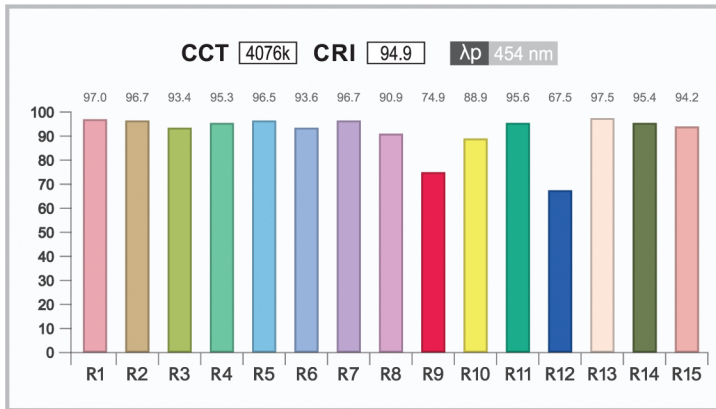

TECHNICAL DETAILS

CIE 76

CIE 31

CIE 31 (DETAILS)

SPECTRUM