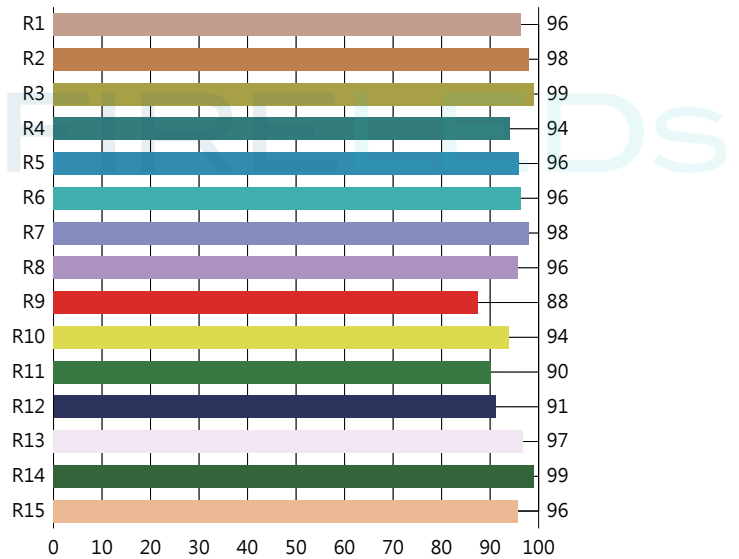

CRI (Re) (R1-R15)

Ra = 97 Re = 95