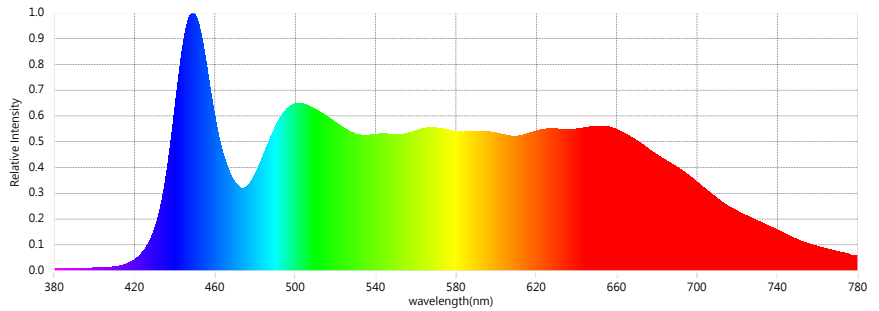

Product information and test conditions

Name	UltraBright™ Outline Series LED Strip Light (5000K)	
Time	2019-11-12 04:41:17(Time-zone GMT+8)	
Manufacturer	Flexfire LEDs, Inc	
User	FlexfireLEDs (warehouse@flexfireleds.com)	
Temperature(°C)	Humidity(%)	Distance(m)

Parameters

CIE_x	0.3348
CIE_y	0.3420
CIE_u'	0.2082
CIE_v'	0.4783
CCT	5398 K
Duv	-0.0005
CRI (Ra)(R1~R8)	97
CRI (Re) (R1-R15)	95
CQS	98
TLCl(Qa)	99
GAI	97
TM-30-15 Rf	95
TM-30-15 Rg	103
Illuminance	649 lux
Foot Candle	60.3 fc
PPFD (400-700nm)	11.18 $\mu\text{mol}/\text{m}^2\text{s}$
λ_p	448 nm
λ_D	561 nm
Purity (Pe)	0 %
SP Ratio	2.3
Circadian Stimulus	0.50
Circadian Light	809

Spectrum

CRI (Re) (R1-R15)

Ra = 97 Re = 95