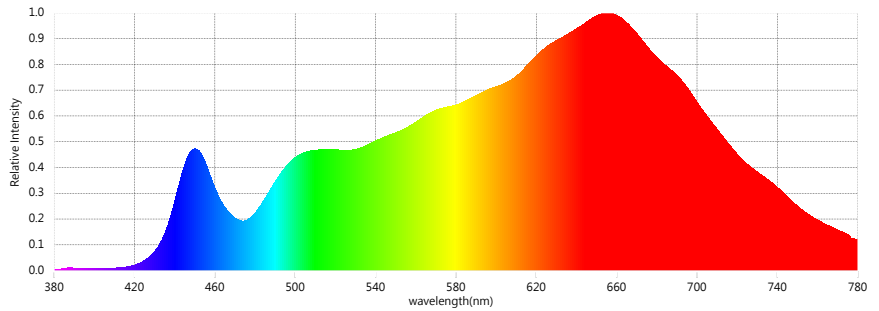

Product information and test conditions

Name	UltraBright™ Outline Series LED Strip Light (3000K)	
Time	2019-11-12 02:21:49(Time-zone GMT+8)	
Manufacturer	Flexfire LEDs, Inc	
User	FlexfireLEDs (warehouse@flexfireleds.com)	
Temperature(°C)	Humidity(%)	Distance(m)

Parameters

CIE_x	0.4277
CIE_y	0.3934
CIE_u'	0.2492
CIE_v'	0.5157
CCT	3074 K
Duv	-0.0030
CRI (Ra)(R1~R8)	96
CRI (Re) (R1-R15)	95
CQS	98
TLCl(Qa)	99
GAI	67
TM-30-15 Rf	96
TM-30-15 Rg	104
Illuminance	743 lux
Foot Candle	69.1 fc
PPFD (400-700nm)	13.90 $\mu\text{mol}/\text{m}^2\text{s}$
λ_p	655 nm
λ_D	584 nm
Purity (Pe)	50 %
SP Ratio	1.6
Circadian Stimulus	0.51
Circadian Light	845

Spectrum

CRI (Re) (R1-R15)

Ra = 96 Re = 95

CIE 1931

$x = 0.4277, y = 0.3934$ CCT = 3074K

CIE 1976

$x = 0.2492, y = 0.5157$ CCT = 3074K

C78.377 - 2017