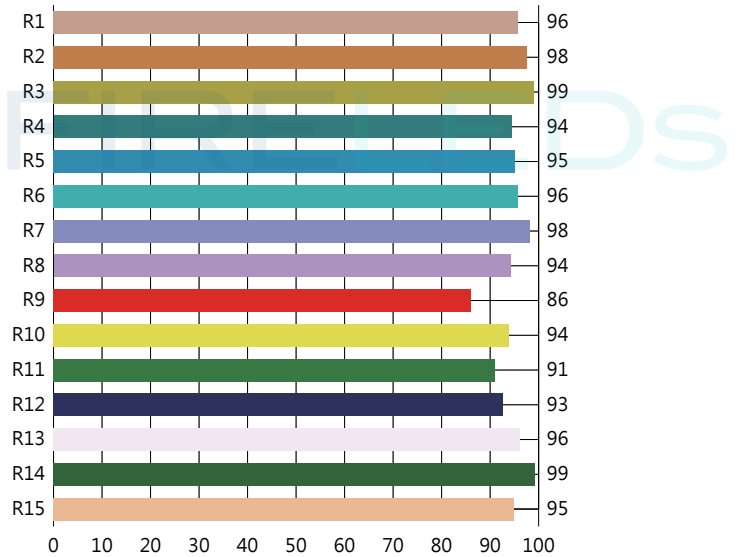

Product information and test conditions

Name	UltraBright™ Outline Series LED Strip Light (3000K)	
Time	2019-11-12 02:21:49(Time-zone GMT+8)	
Manufacturer	Flexfire LEDs, Inc	
User	FlexfireLEDs (warehouse@flexfireleds.com)	
Temperature(°C)	Humidity(%)	Distance(m)

Parameters

CIE_x	0.4277
CIE_y	0.3934
CIE_u'	0.2492
CIE_v'	0.5157
CCT	3074 K
Duv	-0.0030
CRI (Ra)(R1~R8)	96
CRI (Re) (R1-R15)	95
CQS	98
TLCl(Qa)	99
GAI	67
TM-30-15 Rf	96
TM-30-15 Rg	104
Illuminance	743 lux
Foot Candle	69.1 fc
PPFD (400-700nm)	13.90 $\mu\text{mol}/\text{m}^2\text{s}$
λ_p	655 nm
λ_D	584 nm
Purity (Pe)	50 %
SP Ratio	1.6
Circadian Stimulus	0.51
Circadian Light	845

Spectrum

CRI (Re) (R1-R15)

Ra = 96 Re = 95

CIE 1931

$x = 0.4277, y = 0.3934$ CCT = 3074K

CIE 1976

$x = 0.2492, y = 0.5157$ CCT = 3074K

C78.377 - 2017