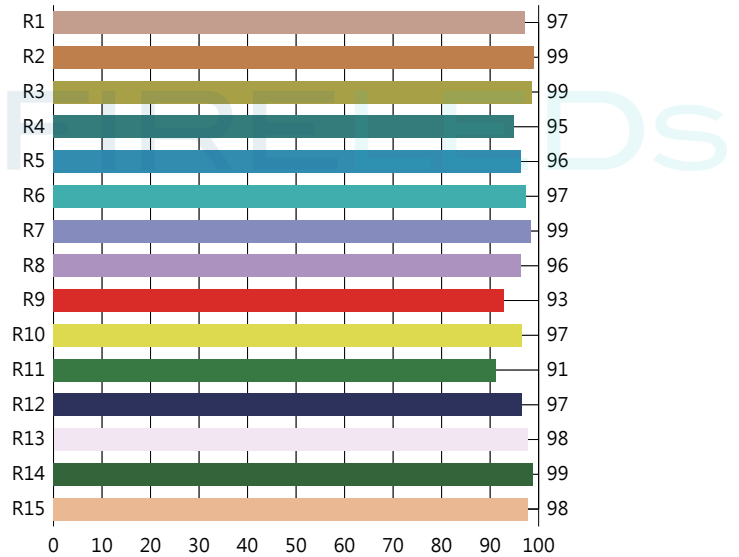

Product information and test conditions

Name	UltraBright™ Outline Series LED Strip Light (2700K)	
Time	2019-11-12 04:23:18(Time-zone GMT+8)	
Manufacturer	Flexfire LEDs, Inc.	
User	FlexfireLEDs (warehouse@flexfireleds.com)	
Temperature(°C)	Humidity(%)	Distance(m)

Parameters

CIE_x	0.4504
CIE_y	0.4097
CIE_u'	0.2568
CIE_v'	0.5256
CCT	2831 K
Duv	0.0006
CRI (Ra)(R1~R8)	97
CRI (Re) (R1-R15)	97
CQS	97
TLCl(Qa)	99
GAI	53
TM-30-15 Rf	96
TM-30-15 Rg	102
Illuminance	542 lux
Foot Candle	50.3 fc
PPFD (400-700nm)	10.16 μmol/m ² s
λp	656 nm
λD	583 nm
Purity (Pe)	60 %
SP Ratio	1.4
Circadian Stimulus	0.43
Circadian Light	535

Spectrum

CRI (Re) (R1-R15)

Ra = 97 Re = 97

CIE 1931

$x = 0.4504, y = 0.4097$ CCT = 2831K

CIE 1976

$x = 0.2567, y = 0.5256$ CCT = 2831K

C78.377 - 2017