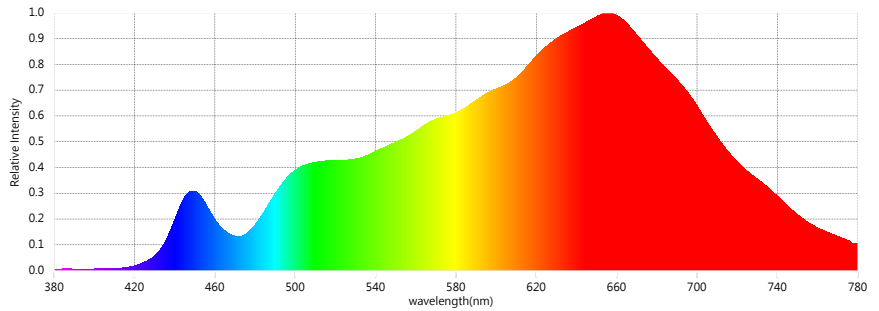

Product information and test conditions

Name	UltraBright™ Outline Series LED Strip Light (2700K)	
Time	2019-11-12 04:23:18(Time-zone GMT+8)	
Manufacturer	Flexfire LEDs, Inc.	
User	FlexfireLEDs (warehouse@flexfireleds.com)	
Temperature(°C)	Humidity(%)	Distance(m)

Parameters

CIE_x	0.4504
CIE_y	0.4097
CIE_u'	0.2568
CIE_v'	0.5256
CCT	2831 K
Duv	0.0006
CRI (Ra)(R1~R8)	97
CRI (Re) (R1-R15)	97
CQS	97
TLCl(Qa)	99
GAI	53
TM-30-15 Rf	96
TM-30-15 Rg	102
Illuminance	542 lux
Foot Candle	50.3 fc
PPFD (400-700nm)	10.16 μmol/m ² s
λp	656 nm
λD	583 nm
Purity (Pe)	60 %
SP Ratio	1.4
Circadian Stimulus	0.43
Circadian Light	535

Spectrum

CRI (Re) (R1-R15)

Ra = 97 Re = 97

CIE 1931

$x = 0.4504, y = 0.4097$ CCT = 2831K

CIE 1976

$x = 0.2567, y = 0.5256$ CCT = 2831K

C78.377 - 2017