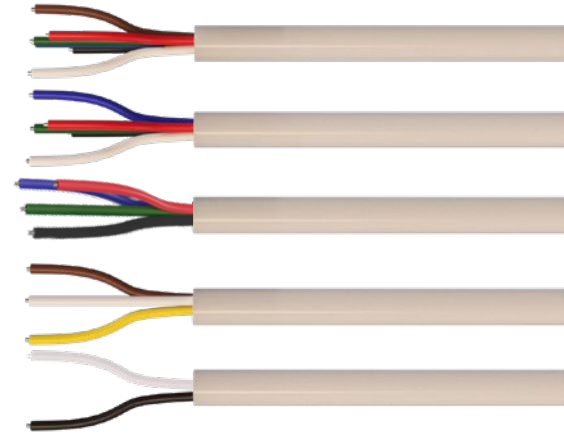

20 AWG CMP Wires

Product Data Sheet

Product Features

- **Wire AWG:** 20
- **Material:** Tinned Copper
- **Jacket Material:** White Low-Smoke Flexible PVC
- **Operating Temperature:** -4°F to 167°F (-20°C to 75°C)
- **Bend Radius:** 10 x Outer Diameter
- **Voltage Range:** 300V
- **Warranty:** 1 Year
- ETL Listed to UL Standards 444 and 1424
- REACH Compliant
- RoHS Compliant
- Indoor, Plenum, Riser, and Wall Use
- CMP Rated (CL2P/CMP/FPLP)
- Sunlight Resistant

2-Conductor Plenum Wire

 2	 0.14"	 25FT: 0.33 lbs 250FT: 3.1 lbs	 Single Color Grip Connectors	 Black/White	
--	--	---	--	--	---

3-Conductor Plenum Wire

 3	 0.15"	 25FT: 0.46 lbs 250FT: 4.55 lbs	 Dynamic Tunable Grip Connectors	 Brown/White/Yellow	
--	--	--	---	---	---

4-Conductor Plenum Wire

 4	 0.15"	 25FT: 0.6 lbs 250FT: 5.89 lbs	 RGB Grip Connectors	 Black/Blue/Green/Red	
---	---	--	--	--	--

5-Conductor Plenum Wire

 5	 0.20"	 25FT: 0.71 lbs 250FT: 7.04 lbs	 RGB, RGBW Grip Connectors	 Red/Green/Blue/White/Black	
--	--	--	---	---	---

6-Conductor Plenum Wire

 6	 0.20"	 25FT: 0.81 lbs 250FT: 8.11 lbs	 RGB+Dynamic Grip Connectors	 Black/White/Blue/Red/Green/Brown	
--	--	--	---	---	---