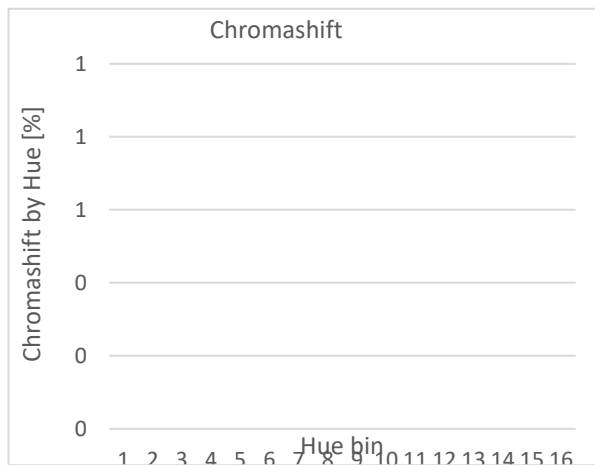

Measurement Protocol

Manufacturer: Flexfire LEDs, Inc.
Type: RGB LED Sign Modules
Model: MOD-RGB

Measurement file: MOD-RGB.CSV
Date of measurement: 25.10.2023
Time of measurement: 15:45:22