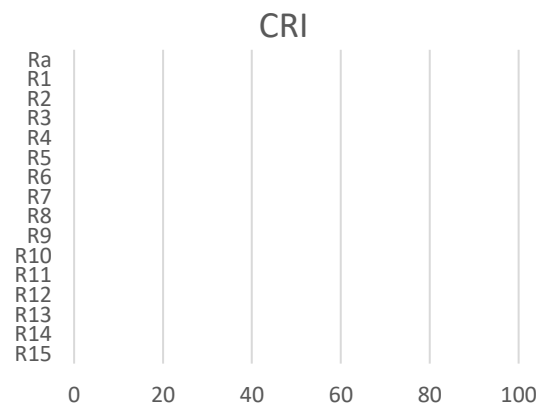

Measurement Protocol

Manufacturer: Flexfire LEDs, Inc.
Type: RGB LED Sign Modules
Model: MOD-RGB

Measurement file: MOD-RGB.CSV
Date of measurement: 25.10.2023
Time of measurement: 15:45:22