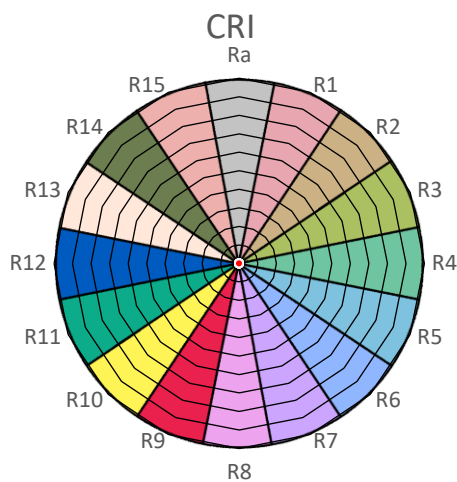

Measurement Protocol

Manufacturer: Flexfire LEDs, Inc.
Type: RGB LED Sign Modules
Model: MOD-RGB

Measurement file: MOD-RGB.CSV
Date of measurement: 25.10.2023
Time of measurement: 15:45:22