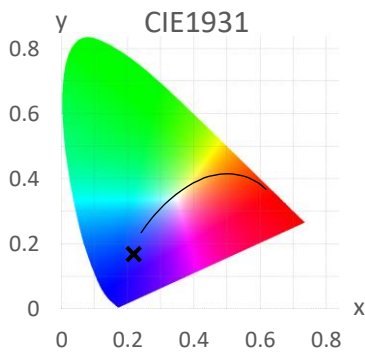

Measurement Protocol

Manufacturer: Flexfire LEDs, Inc.
Type: RGB LED Sign Modules
Model: MOD-RGB

Measurement file: MOD-RGB.CSV
Date of measurement: 25.10.2023
Time of measurement: 15:45:22