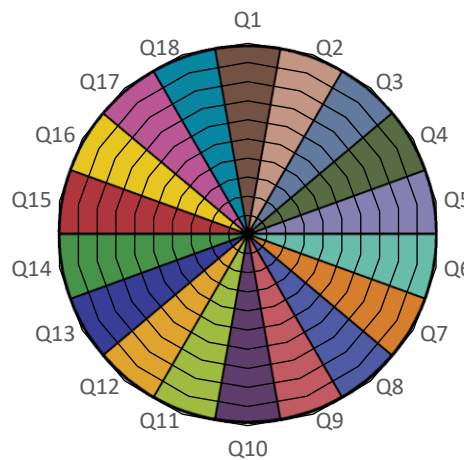

R1 = -	Ra = -	Illuminance	28.10 lx	CIE1931
R2 = -	Re = -	Ee	0.169 W/m <sup>2</sup>	x = 0.2170
R3 = -	GAI = -	LER	166.1 lm/W	y = 0.1680
R4 = -				
R5 = -	TLCI = 0.0	Correlated Color Temperature (CCT)	> 50000	CIE1976
R6 = -		Duv	-	u' = 0.1895
R7 = -	PPFD			v' = 0.3299
R8 = -	[μmol/m <sup>2</sup> s]	Saturation	58.00 %	
R9 = -	0.73			CIE1960
R10 = -		Dominant wavelength	461 nm	u = 0.1895
R11 = -		Peak wavelength	459 nm	v = 0.2200
R12 = -				
R13 = -		Flicker frequency	% < 1.0	TM30
R14 = -		Percent Flicker	< 1.0	Rf = -
R15 = -		Flicker index	% < 1.0	Rg = -

# Measurement Protocol

Manufacturer: Flexfire LEDs, Inc.  
 Type: RGB LED Sign Modules  
 Model: MOD-RGB

Measurement file: MOD-RGB.CSV  
 Date of measurement: 25.10.2023  
 Time of measurement: 15:45:22

correlated color temperature (CCT) > 50000  
 TLCI 0

Referencec Spectrum Daylight

	Lightness	Chroma	Hue
R	0	0	0
R/Y	0	0	0
Y	0	0	0
Y/G	0	0	0
G	0	0	0
G/C	0	0	0
C	0	0	0
C/B	0	0	0
B	0	0	0
B/M	0	0	0
M	0	0	0
M/R	0	0	0

Test Colour	Value	Test Colour	Value	Test Colour	Value
Q1 Dark skin	65535	Q7 Orange	65535	Q13 Blue	65535
Q2 Light skin	65535	Q8 Purplish blue	65535	Q14 Green	65535
Q3 Blue sky	65535	Q9 Moderate red	65535	Q15 Red	65535
Q4 Foliage	65535	Q10 Purple	65535	Q16 Yellow	65535
Q5 Blue flower	65535	Q11 Yellow green	65535	Q17 Magenta	65535
Q6 Bluish green	65535	Q12 Orange yellow	65535	Q18 Cyan	65535