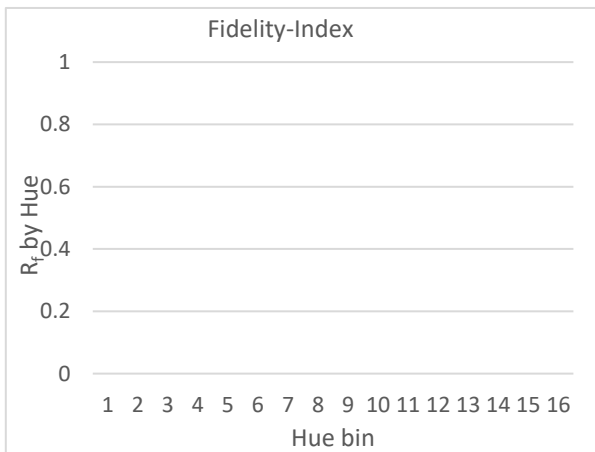

Measurement Protocol

Manufacturer: Flexfire LEDs, Inc.
Type: RGB LED Sign Modules
Model: MOD-RGB

Measurement file: MOD-RGB.CSV
Date of measurement: 25.10.2023
Time of measurement: 15:45:22