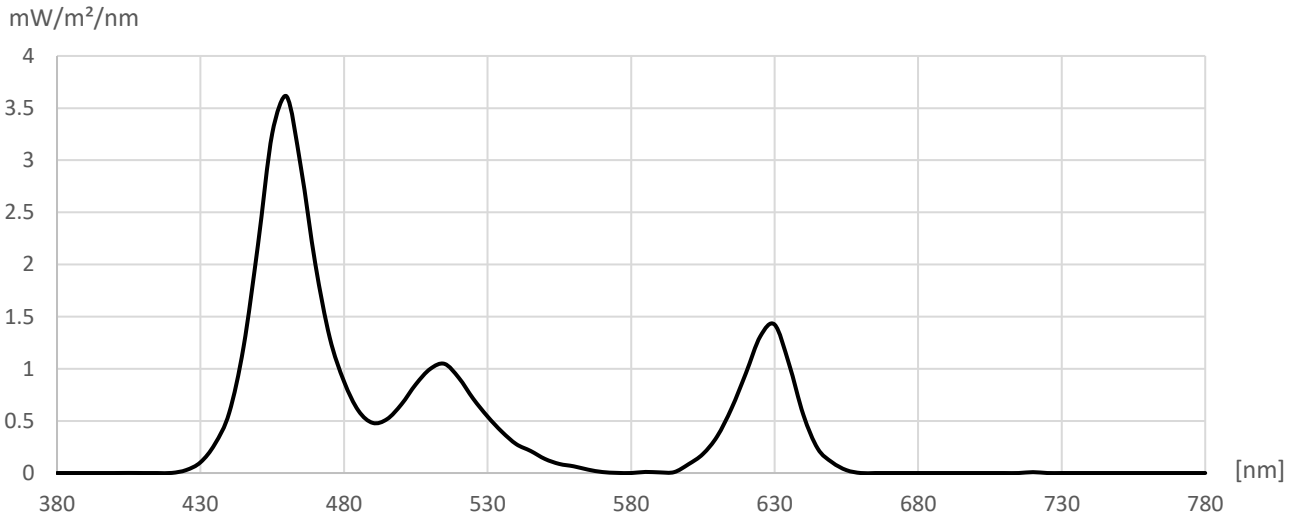

# Measurement Protocol

Manufacturer: Flexfire LEDs, Inc.  
 Type: RGB LED Sign Modules  
 Model: MOD-RGB

Measurement file: MOD-RGB.CSV  
 Date of measurement: 25.10.2023  
 Time of measurement: 15:45:22

R1 = -	Ra = -	Illuminance	28.10 lx	CIE1931
R2 = -	Re = -	Ee	0.169 W/m <sup>2</sup>	x = 0.2170
R3 = -	GAI = -	LER	166.1 lm/W	y = 0.1680
R4 = -				
R5 = -	TLCI = 0.0	Correlated Color Temperature (CCT)	> 50000	CIE1976
R6 = -		Duv	-	u' = 0.1895
R7 = -	PPFD			v' = 0.3299
R8 = -	[μmol/m <sup>2</sup> s]	Saturation	58.00 %	
R9 = -	0.73			CIE1960
R10 = -		Dominant wavelength	461 nm	u = 0.1895
R11 = -		Peak wavelength	459 nm	v = 0.2200
R12 = -				
R13 = -		Flicker frequency	% < 1.0	TM30
R14 = -		Percent Flicker	< 1.0	Rf = -
R15 = -		Flicker index	% < 1.0	Rg = -