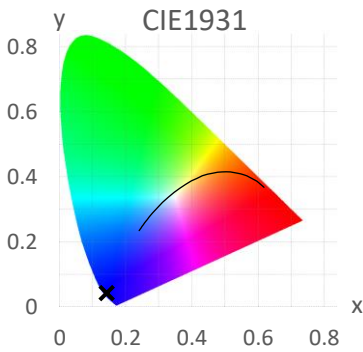

Measurement Protocol

Manufacturer: Flexfire LEDs, Inc.
Type: RGB LED Sign Modules
Model: MOD-RGB (Blue)

Measurement file: MOD-RGB.CSV
Date of measurement: 25.10.2023
Time of measurement: 15:43:18