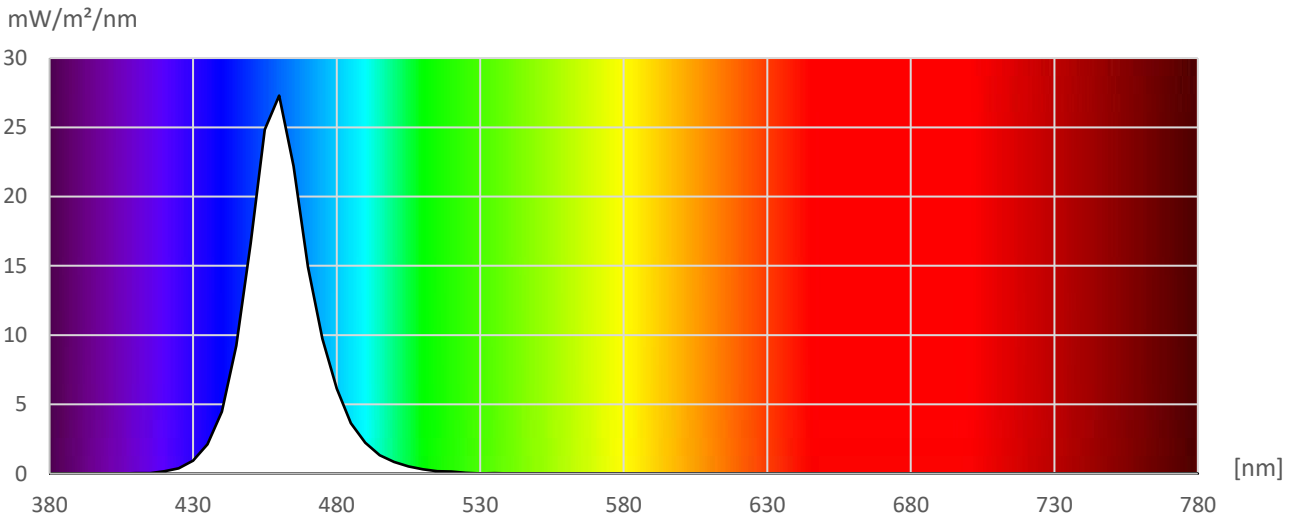

Measurement Protocol

Manufacturer: Flexfire LEDs, Inc.
Type: RGB LED Sign Modules
Model: MOD-RGB (Blue)

Measurement file: MOD-RGB.CSV
Date of measurement: 25.10.2023
Time of measurement: 15:43:18