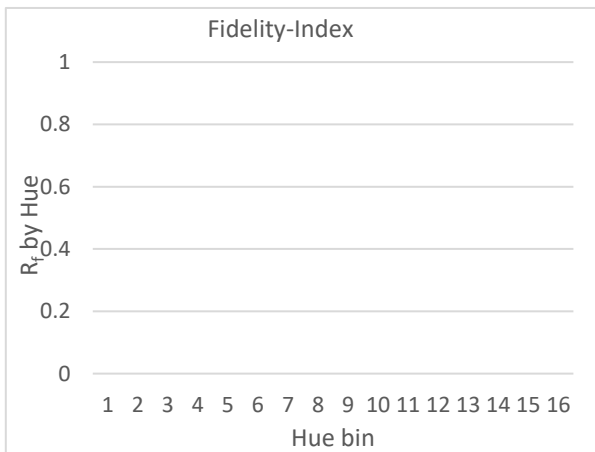

Measurement Protocol

Manufacturer: Flexfire LEDs, Inc.
Type: RGB LED Sign Modules
Model: MOD-RGB (Blue)

Measurement file: MOD-RGB.CSV
Date of measurement: 25.10.2023
Time of measurement: 15:43:18