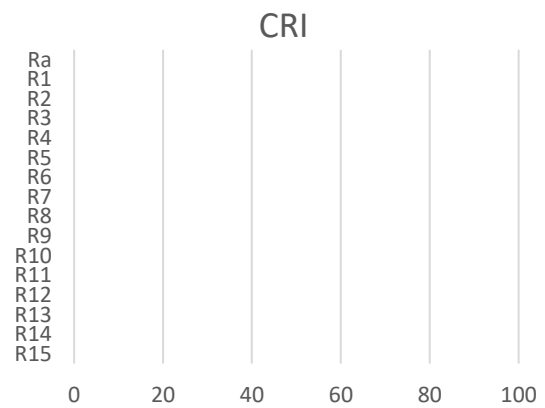

Measurement Protocol

Manufacturer: Flexfire LEDs, Inc.
Type: RGB LED Sign Modules
Model: MOD-RGB (Blue)

Measurement file: MOD-RGB.CSV
Date of measurement: 25.10.2023
Time of measurement: 15:43:18