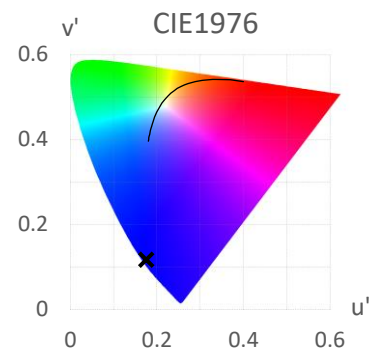

Measurement Protocol

Manufacturer: Flexfire LEDs, Inc.
Type: RGB LED Sign Modules
Model: MOD-RGB (Blue)

Measurement file: MOD-RGB.CSV
Date of measurement: 25.10.2023
Time of measurement: 15:43:18