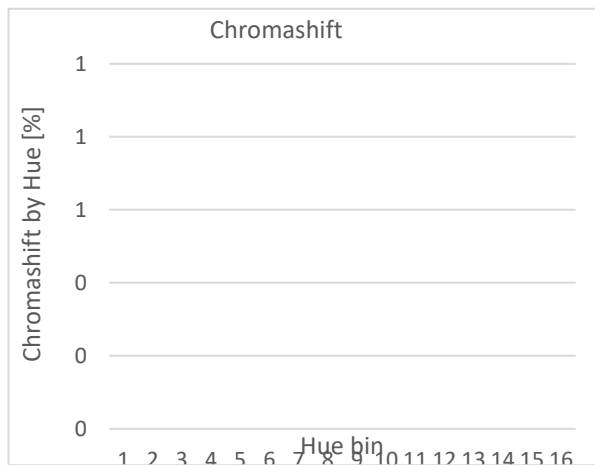

Measurement Protocol

Manufacturer: Flexfire LEDs, Inc.
Type: RGB LED Sign Modules
Model: MOD-RGB (Blue)

Measurement file: MOD-RGB.CSV
Date of measurement: 25.10.2023
Time of measurement: 15:43:18