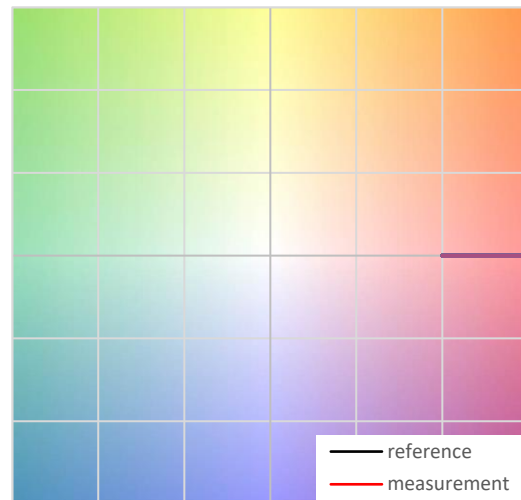

Measurement Protocol

Manufacturer: Flexfire LEDs, Inc.
Type: RGB LED Sign Modules
Model: MOD-RGB (Blue)

Measurement file: MOD-RGB.CSV
Date of measurement: 25.10.2023
Time of measurement: 15:43:18