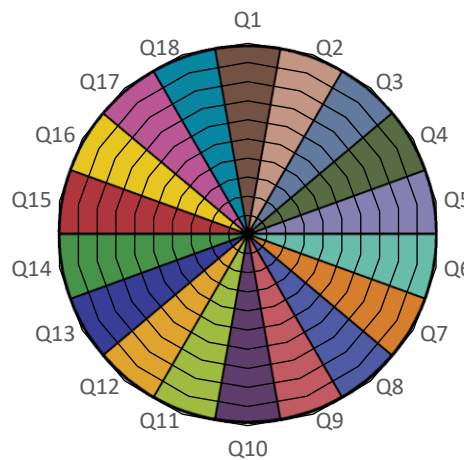

R1 = -	Ra = -	Illuminance	38.35 lx	CIE1931
R2 = -	Re = -	Ee	0.742 W/m <sup>2</sup>	x = 0.1413
R3 = -	GAI = -	LER	51.7 lm/W	y = 0.0416
R4 = -				
R5 = -	TLCI = 0.0	Correlated Color Temperature (CCT)	> 50000	CIE1976
R6 = -		Duv	-	u' = 0.1757
R7 = -	PPFD			v' = 0.1163
R8 = -	[μmol/m <sup>2</sup> s]	Saturation	98.70 %	
R9 = -	2.88			CIE1960
R10 = -		Dominant wavelength	456 nm	u = 0.1757
R11 = -		Peak wavelength	459 nm	v = 0.0775
R12 = -				
R13 = -		Flicker frequency	% < 1.0	TM30
R14 = -		Percent Flicker	< 1.0	Rf = -
R15 = -		Flicker index	% < 1.0	Rg = -

# Measurement Protocol

Manufacturer: Flexfire LEDs, Inc.  
 Type: RGB LED Sign Modules  
 Model: MOD-RGB (Blue)

Measurement file: MOD-RGB.CSV  
 Date of measurement: 25.10.2023  
 Time of measurement: 15:43:18

correlated color temperature (CCT) > 50000  
 TLCI 0

Referencec Spectrum Daylight

	Lightness	Chroma	Hue
R	0	0	0
R/Y	0	0	0
Y	0	0	0
Y/G	0	0	0
G	0	0	0
G/C	0	0	0
C	0	0	0
C/B	0	0	0
B	0	0	0
B/M	0	0	0
M	0	0	0
M/R	0	0	0

Test Colour	Value	Test Colour	Value	Test Colour	Value			
Q1	Dark skin	65535	Q7	Orange	65535	Q13	Blue	65535
Q2	Light skin	65535	Q8	Purplish blue	65535	Q14	Green	65535
Q3	Blue sky	65535	Q9	Moderate red	65535	Q15	Red	65535
Q4	Foliage	65535	Q10	Purple	65535	Q16	Yellow	65535
Q5	Blue flower	65535	Q11	Yellow green	65535	Q17	Magenta	65535
Q6	Bluish green	65535	Q12	Orange yellow	65535	Q18	Cyan	65535