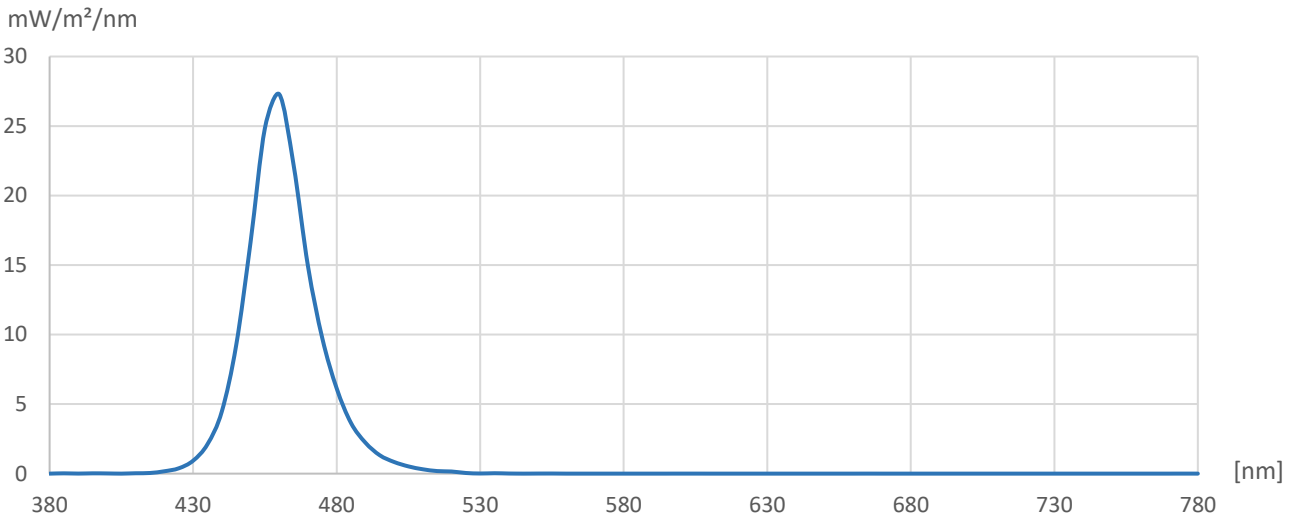

Measurement Protocol

Manufacturer: Flexfire LEDs, Inc.
Type: RGB LED Sign Modules
Model: MOD-RGB (Blue)

Measurement file: MOD-RGB.CSV
Date of measurement: 25.10.2023
Time of measurement: 15:43:18

correlated color temperature (CCT) > 50000
TLCI 0

Referencec Spectrum Daylight

	Lightness	Chroma	Hue
R	0	0	0
R/Y	0	0	0
Y	0	0	0
Y/G	0	0	0
G	0	0	0
G/C	0	0	0
C	0	0	0
C/B	0	0	0
B	0	0	0
B/M	0	0	0
M	0	0	0
M/R	0	0	0