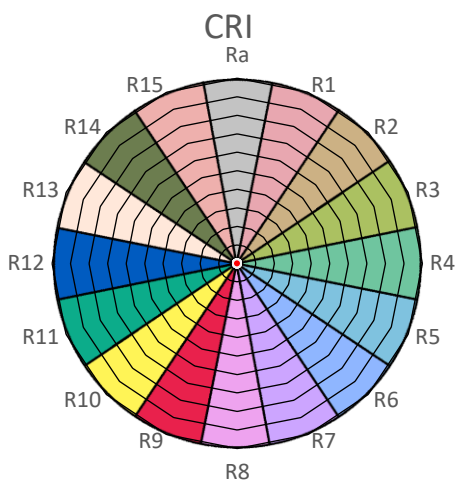

Measurement Protocol

Manufacturer: Flexfire LEDs, Inc.
Type: RGB LED Sign Modules
Model: MOD-RGB (Blue)

Measurement file: MOD-RGB.CSV
Date of measurement: 25.10.2023
Time of measurement: 15:43:18