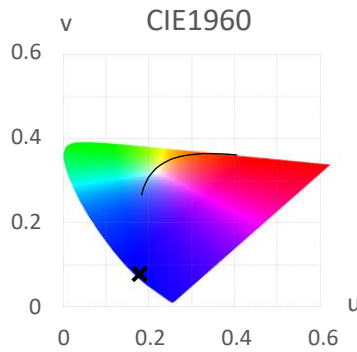

Measurement Protocol

Manufacturer: Flexfire LEDs, Inc.
Type: RGB LED Sign Modules
Model: MOD-RGB (Blue)

Measurement file: MOD-RGB.CSV
Date of measurement: 25.10.2023
Time of measurement: 15:43:18