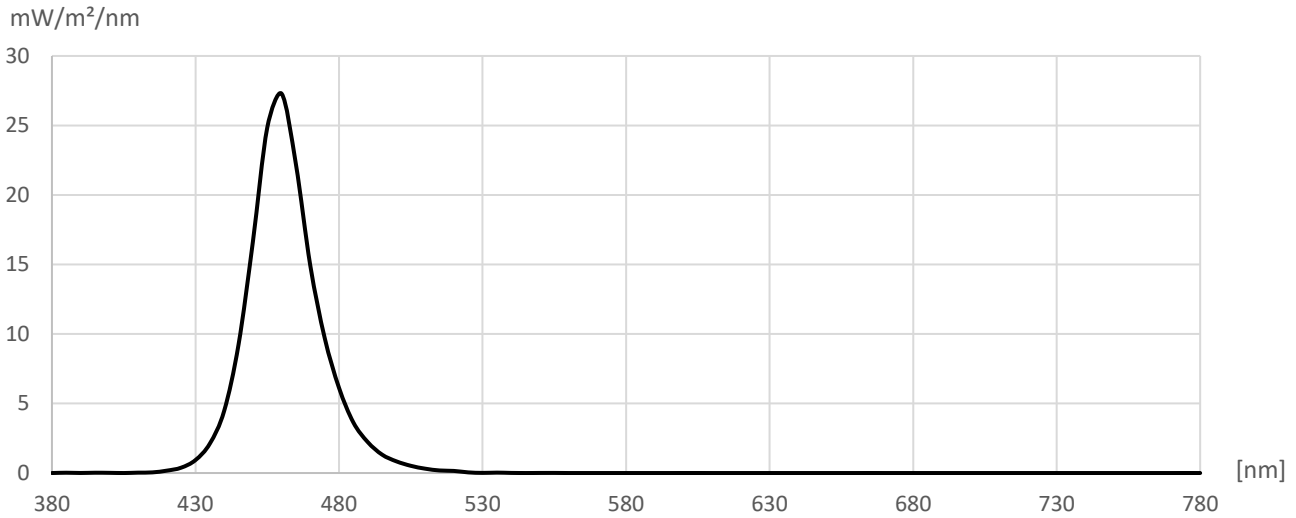

# Measurement Protocol

Manufacturer: Flexfire LEDs, Inc.  
 Type: RGB LED Sign Modules  
 Model: MOD-RGB (Blue)

Measurement file: MOD-RGB.CSV  
 Date of measurement: 25.10.2023  
 Time of measurement: 15:43:18

R1 = -	Ra = -	Illuminance	38.35 lx	CIE1931
R2 = -	Re = -	Ee	0.742 W/m <sup>2</sup>	x = 0.1413
R3 = -	GAI = -	LER	51.7 lm/W	y = 0.0416
R4 = -				
R5 = -	TLCI = 0.0	Correlated Color Temperature (CCT)	> 50000	CIE1976
R6 = -		Duv	-	u' = 0.1757
R7 = -	PPFD			v' = 0.1163
R8 = -	[μmol/m <sup>2</sup> s]	Saturation	98.70 %	
R9 = -	2.88			CIE1960
R10 = -		Dominant wavelength	456 nm	u = 0.1757
R11 = -		Peak wavelength	459 nm	v = 0.0775
R12 = -				
R13 = -		Flicker frequency	% < 1.0	TM30
R14 = -		Percent Flicker	< 1.0	Rf = -
R15 = -		Flicker index	% < 1.0	Rg = -