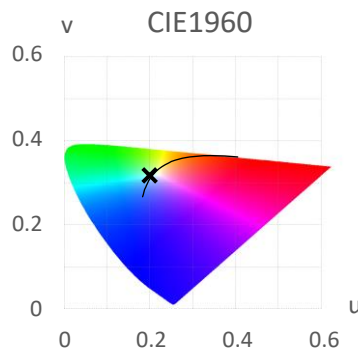

Measurement Protocol

Manufacturer: Flexfire LEDs, Inc.
Type: White LED Sign Modules
Model: MOD-65K

Measurement file: MOD-65K.CSV
Date of measurement: 25.10.2023
Time of measurement: 15:37:47