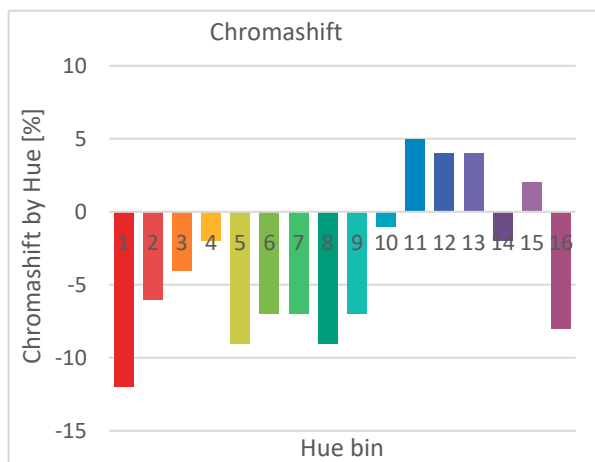

Measurement Protocol

Manufacturer: Flexfire LEDs, Inc.
Type: White LED Sign Modules
Model: MOD-65K

Measurement file: MOD-65K.CSV
Date of measurement: 25.10.2023
Time of measurement: 15:37:47