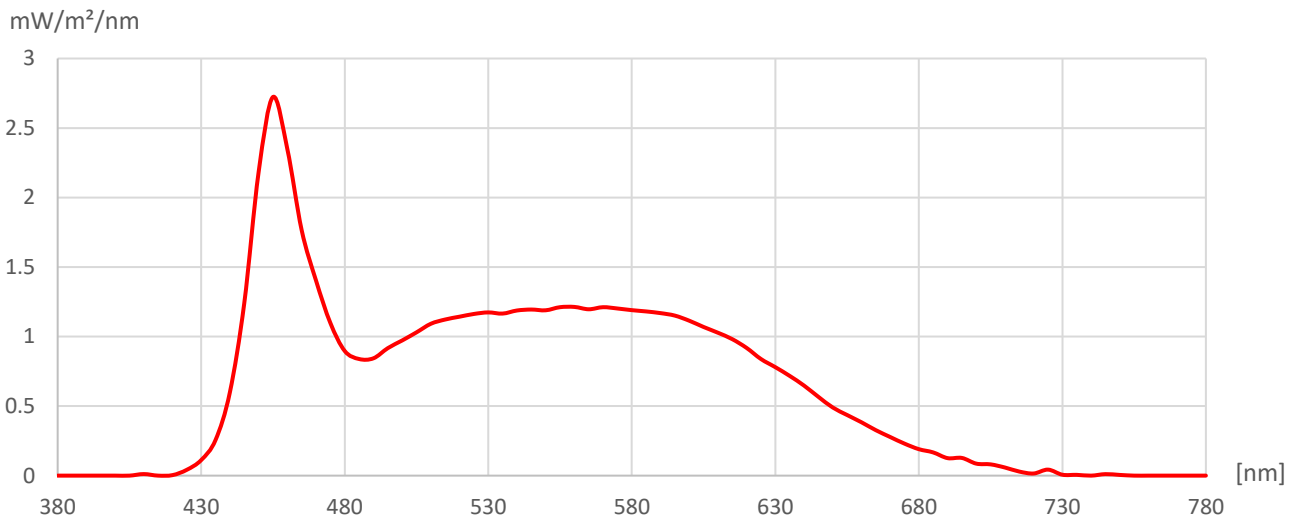

Measurement Protocol

Manufacturer: Flexfire LEDs, Inc.
Type: White LED Sign Modules
Model: MOD-65K

Measurement file: MOD-65K.CSV
Date of measurement: 25.10.2023
Time of measurement: 15:37:47