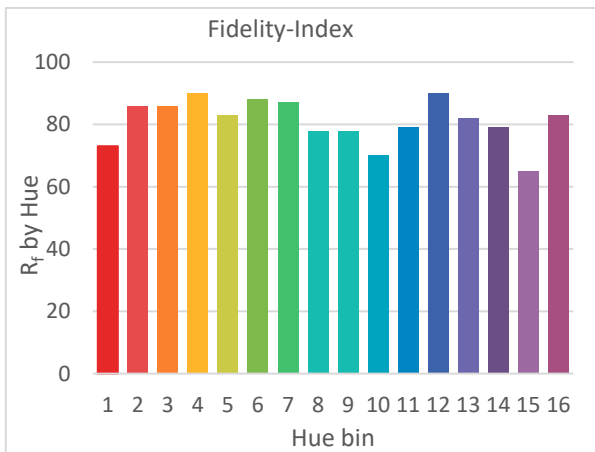

Measurement Protocol

Manufacturer: Flexfire LEDs, Inc.
Type: White LED Sign Modules
Model: MOD-65K

Measurement file: MOD-65K.CSV
Date of measurement: 25.10.2023
Time of measurement: 15:37:47