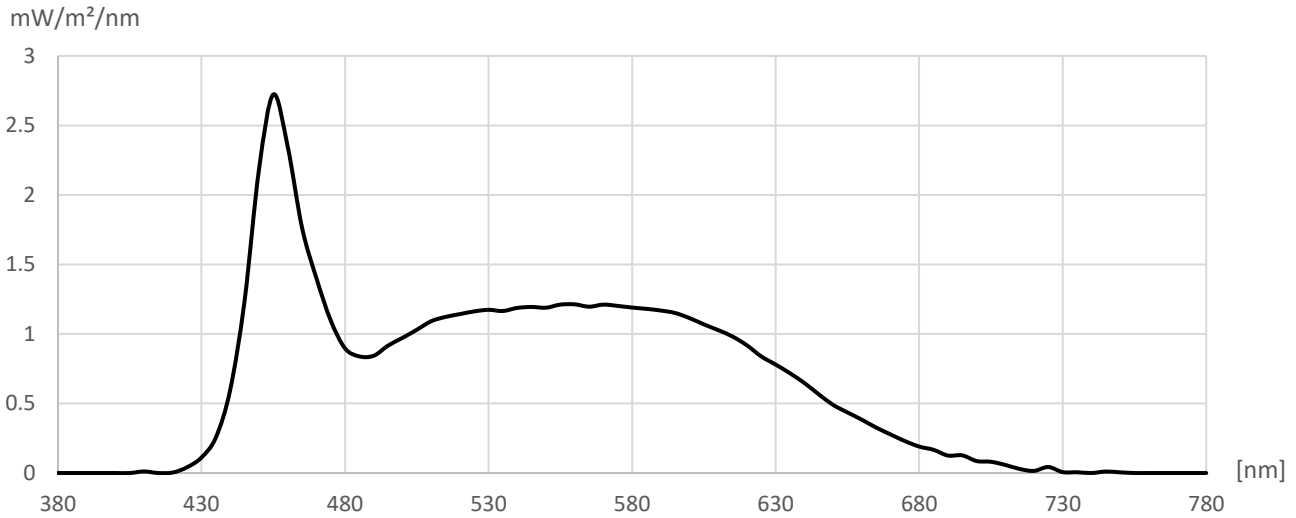

Measurement Protocol

Manufacturer: Flexfire LEDs, Inc.
 Type: White LED Sign Modules
 Model: MOD-65K

Measurement file: MOD-65K.CSV
 Date of measurement: 25.10.2023
 Time of measurement: 15:37:47

R1 = 85.1	Ra = 85.6	Illuminance	81.59 lx	CIE1931
R2 = 94.8	Re = 79.6	Ee	0.261 W/m ²	x = 0.3129
R3 = 94.5	GAI = 85.8	LER	312.6 lm/W	y = 0.3346
R4 = 80.4				
R5 = 84.0	TLCI = 76.0	Correlated Color Temperature (CCT)	6,454 K	CIE1976
R6 = 89.7		Duv	0.0060	u' = 0.1959
R7 = 86.1	PPFD			v' = 0.4713
R8 = 70.1	[μmol/m ² s]	Saturation	6.80 %	
R9 = 18.1	1.18			CIE1960
R10 = 86.1		Dominant wavelength	490 nm	u = 0.1959
R11 = 81.3		Peak wavelength	455 nm	v = 0.3142
R12 = 58.6				
R13 = 88.9		Flicker frequency	% < 1.0	TM30
R14 = 97.5		Percent Flicker	< 1.0	Rf = 81.1
R15 = 79.1		Flicker index	% < 1.0	Rg = 92.5