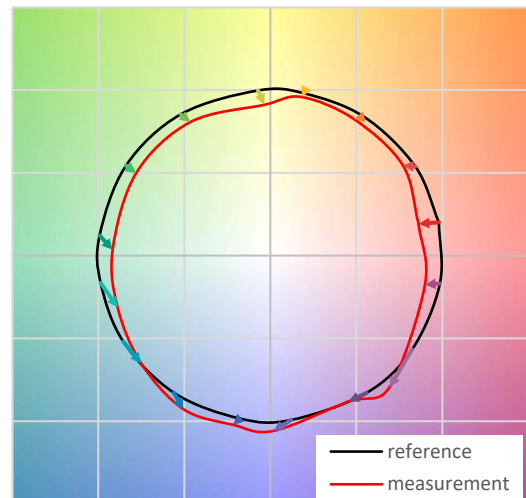

Measurement Protocol

Manufacturer: Flexfire LEDs, Inc.
Type: White LED Sign Modules
Model: MOD-65K

Measurement file: MOD-65K.CSV
Date of measurement: 25.10.2023
Time of measurement: 15:37:47