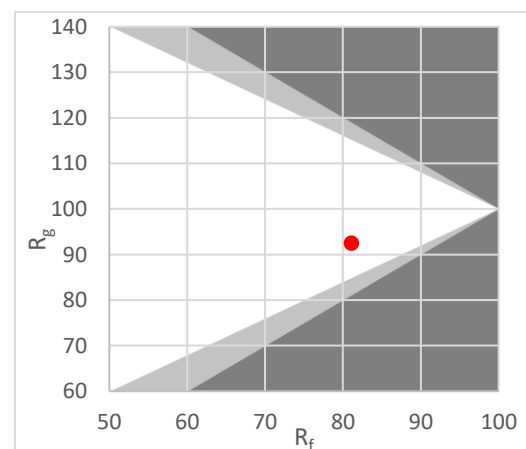

Measurement Protocol

Manufacturer: Flexfire LEDs, Inc.
Type: White LED Sign Modules
Model: MOD-65K

Measurement file: MOD-65K.CSV
Date of measurement: 25.10.2023
Time of measurement: 15:37:47