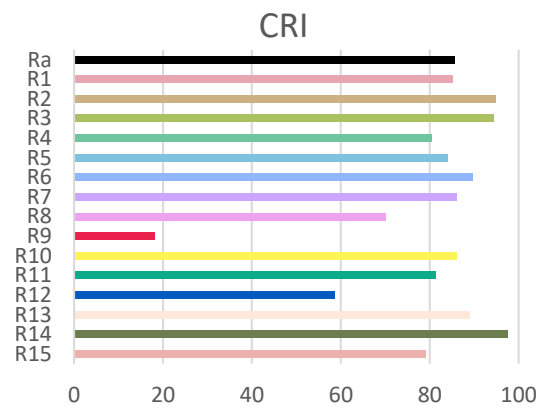

Measurement Protocol

Manufacturer: Flexfire LEDs, Inc.
Type: White LED Sign Modules
Model: MOD-65K

Measurement file: MOD-65K.CSV
Date of measurement: 25.10.2023
Time of measurement: 15:37:47