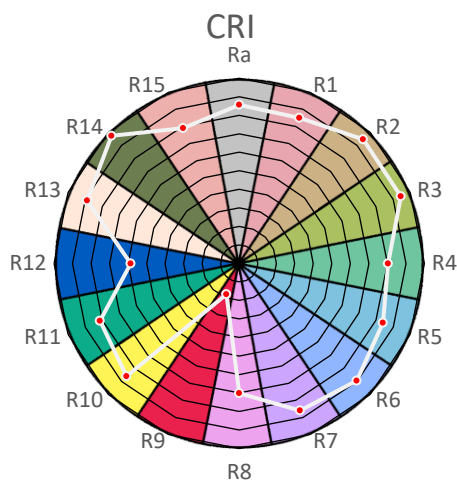

Measurement Protocol

Manufacturer: Flexfire LEDs, Inc.
Type: White LED Sign Modules
Model: MOD-65K

Measurement file: MOD-65K.CSV
Date of measurement: 25.10.2023
Time of measurement: 15:37:47