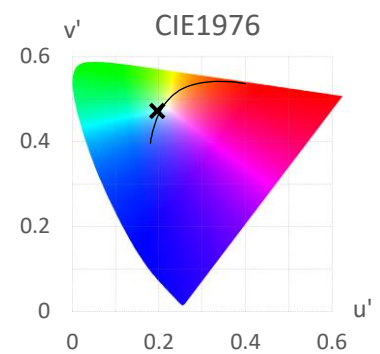

Measurement Protocol

Manufacturer: Flexfire LEDs, Inc.
Type: White LED Sign Modules
Model: MOD-65K

Measurement file: MOD-65K.CSV
Date of measurement: 25.10.2023
Time of measurement: 15:37:47