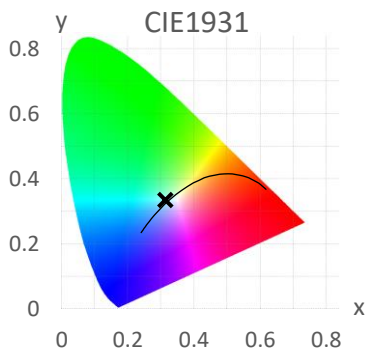

Measurement Protocol

Manufacturer: Flexfire LEDs, Inc.
Type: White LED Sign Modules
Model: MOD-65K

Measurement file: MOD-65K.CSV
Date of measurement: 25.10.2023
Time of measurement: 15:37:47