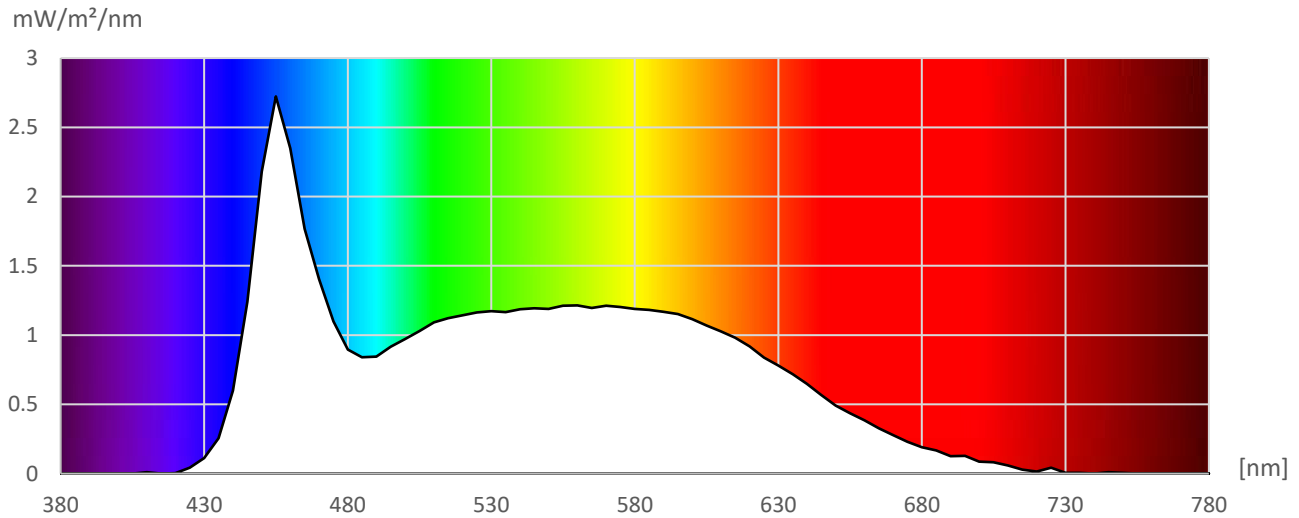

Measurement Protocol

Manufacturer: Flexfire LEDs, Inc.
Type: White LED Sign Modules
Model: MOD-65K

Measurement file: MOD-65K.CSV
Date of measurement: 25.10.2023
Time of measurement: 15:37:47