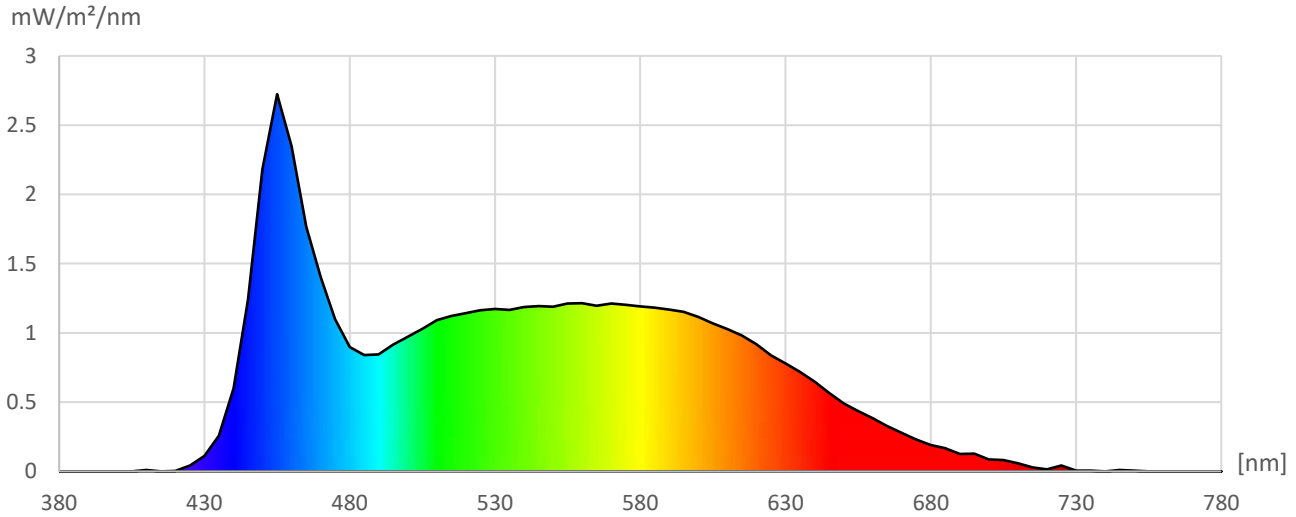

Measurement Protocol

Manufacturer: Flexfire LEDs, Inc.
Type: White LED Sign Modules
Model: MOD-65K

Measurement file: MOD-65K.CSV
Date of measurement: 25.10.2023
Time of measurement: 15:37:47

[nm]	mW/m²/nm	[nm]	mW/m²/nm	[nm]	mW/m²/nm	[nm]	mW/m²/nm	[nm]	mW/m²/nm	[nm]	mW/m²/nm	[nm]	mW/m²/nm
380	0.00	535	1.17	690	0.13								
385	0.00	540	1.19	695	0.13								
390	0.00	545	1.19	700	0.09								
395	0.00	550	1.19	705	0.08								
400	0.00	555	1.21	710	0.06								
405	0.00	560	1.21	715	0.03								
410	0.01	565	1.20	720	0.02								
415	0.00	570	1.21	725	0.04								
420	0.00	575	1.20	730	0.01								
425	0.04	580	1.19	735	0.01								
430	0.11	585	1.18	740	0.00								
435	0.26	590	1.17	745	0.01								
440	0.60	595	1.15	750	0.00								
445	1.24	600	1.11	755	0.00								
450	2.18	605	1.07	760	0.00								
455	2.72	610	1.03	765	0.00								
460	2.35	615	0.98	770	0.00								
465	1.77	620	0.92	775	0.00								
470	1.40	625	0.84	780	0.00								
475	1.10	630	0.78										
480	0.90	635	0.72										
485	0.84	640	0.65										
490	0.84	645	0.57										
495	0.92	650	0.49										
500	0.97	655	0.44										
505	1.03	660	0.38										
510	1.09	665	0.33										
515	1.12	670	0.28										
520	1.14	675	0.23										
525	1.16	680	0.19										
530	1.17	685	0.17