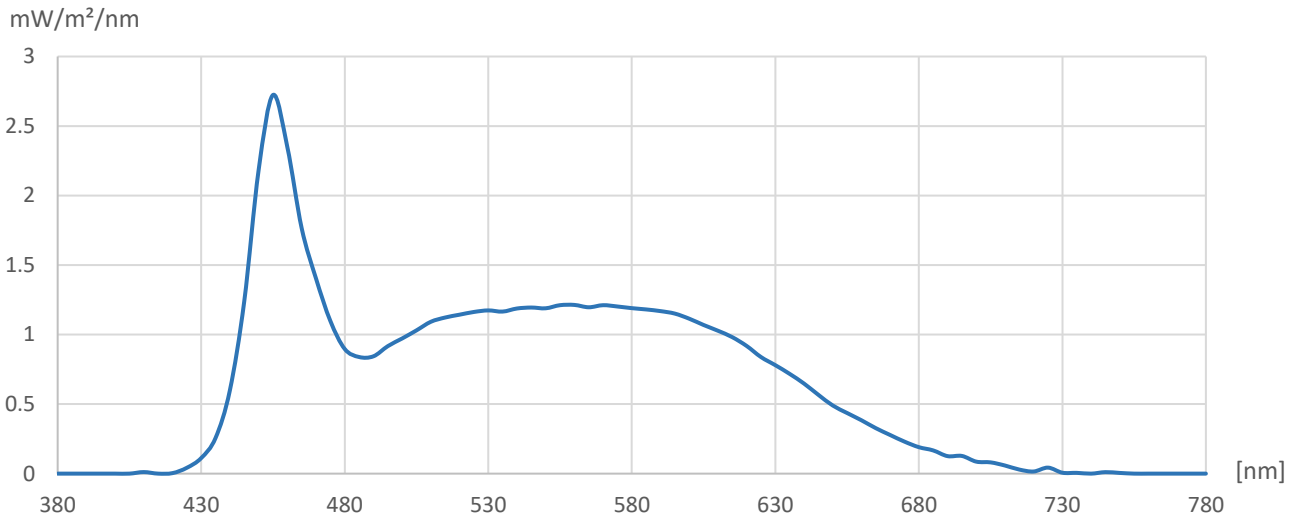

Measurement Protocol

Manufacturer: Flexfire LEDs, Inc.
Type: White LED Sign Modules
Model: MOD-65K

Measurement file: MOD-65K.CSV
Date of measurement: 25.10.2023
Time of measurement: 15:37:47

correlated color temperature (CCT) 6,454 K
TLCI 76

Referencec Spectrum Daylight

	Lightness	Chroma	Hue
R	3	2	0
R/Y	0	1	-2
Y	0	0	-2
Y/G	0	0	0
G	-1	0	1
G/C	-1	0	1
C	0	1	0
C/B	0	-1	-4
B	0	-1	0
B/M	2	1	3
M	2	1	3
M/R	4	1	2