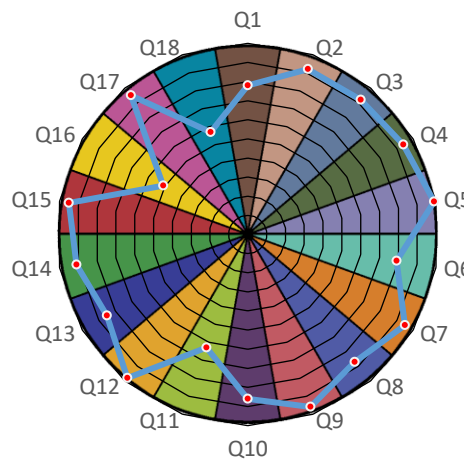

Measurement Protocol

Manufacturer: Flexfire LEDs, Inc.
 Type: White LED Sign Modules
 Model: MOD-65K

Measurement file: MOD-65K.CSV
 Date of measurement: 25.10.2023
 Time of measurement: 15:37:47

R1 = 85.1	Ra = 85.6	Illuminance	81.59 lx	CIE1931
R2 = 94.8	Re = 79.6	Ee	0.261 W/m ²	x = 0.3129
R3 = 94.5	GAI = 85.8	LER	312.6 lm/W	y = 0.3346
R4 = 80.4				
R5 = 84.0	TLCI = 76.0	Correlated Color Temperature (CCT)	6,454 K	CIE1976
R6 = 89.7		Duv	0.0060	u' = 0.1959
R7 = 86.1	PPFD			v' = 0.4713
R8 = 70.1	[μmol/m ² s]	Saturation	6.80 %	
R9 = 18.1	1.18			CIE1960
R10 = 86.1		Dominant wavelength	490 nm	u = 0.1959
R11 = 81.3		Peak wavelength	455 nm	v = 0.3142
R12 = 58.6				
R13 = 88.9		Flicker frequency	% < 1.0	TM30
R14 = 97.5		Percent Flicker	< 1.0	Rf = 81.1
R15 = 79.1		Flicker index	% < 1.0	Rg = 92.5

Manufacturer: Flexfire LEDs, Inc.
 Type: White LED Sign Modules
 Model: MOD-65K

Measurement file: MOD-65K.CSV
 Date of measurement: 25.10.2023
 Time of measurement: 15:37:47

Measurement Protocol

Manufacturer: Flexfire LEDs, Inc.
 Type: White LED Sign Modules
 Model: MOD-65K

Measurement file: MOD-65K.CSV
 Date of measurement: 25.10.2023
 Time of measurement: 15:37:47

correlated color temperature (CCT) 6,454 K
 TLCI 76

Referencec Spectrum Daylight

	Lightness	Chroma	Hue
R	3	2	0
R/Y	0	1	-2
Y	0	0	-2
Y/G	0	0	0
G	-1	0	1
G/C	-1	0	1
C	0	1	0
C/B	0	-1	-4
B	0	-1	0
B/M	2	1	3
M	2	1	3
M/R	4	1	2

Test Colour	Value	Test Colour	Value	Test Colour	Value
Q1 Dark skin	78	Q7 Orange	95	Q13 Blue	85
Q2 Light skin	92	Q8 Purplish blue	87	Q14 Green	91
Q3 Blue sky	92	Q9 Moderate red	96	Q15 Red	95
Q4 Foliage	94	Q10 Purple	86	Q16 Yellow	51
Q5 Blue flower	99	Q11 Yellow green	63	Q17 Magenta	95
Q6 Bluish green	79	Q12 Orange yellow	98	Q18 Cyan	57