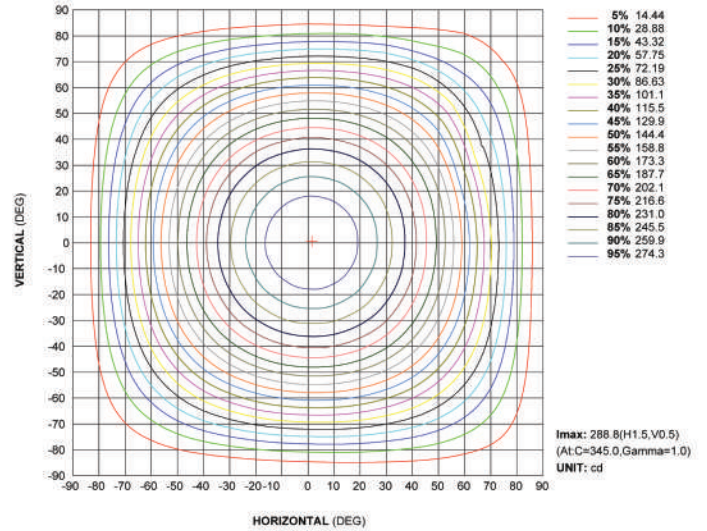

### CHROMATICITY DIAGRAM (CIE 31)

### COLOR RENDERING INDEX (CRI) R-Values

### CONE LUX DIAGRAM

**NOTE:** The curves indicate the illuminated area and the average illumination when the luminaire is at different distances.

### ISOCANDELA DIAGRAM

Results may vary from test to test.  
Full test data available upon request.  
Each test is conducted in a controlled environment.