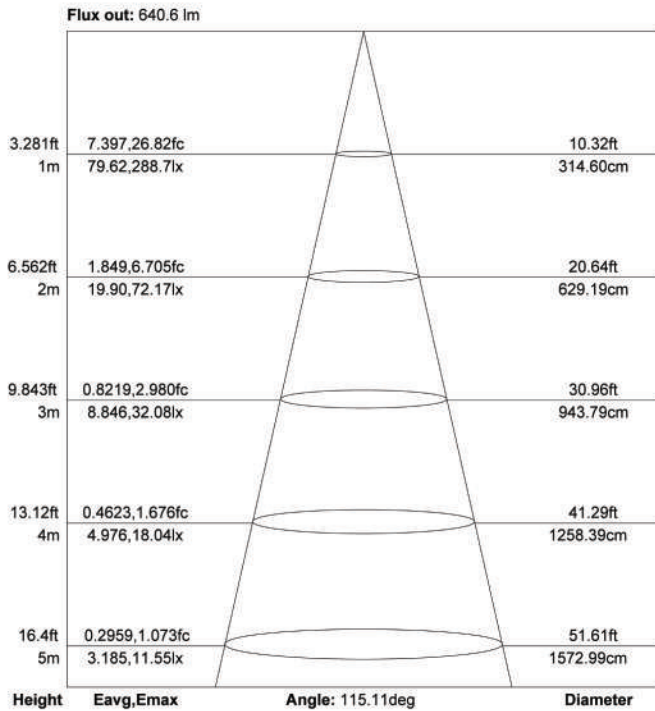

TEST: U:12.00V I: 0.8197A P: 9.800W PF: 1.000 Lamp Flux: 848.47x1lm			
NAME:	CB-WW-12V	TYPE:	Strip
WEIGHT:			0.01kg
DIM.:	1000*8*2 (MM)	SPEC:	9.6W
SERIAL N°:			01
MFR:	Flexfire LEDs, Inc.	SUR.:	1000*8 (MM)
PROJECTION ANGLE:			120

### PHOTOMETRIC SPECTRUM

### CHROMATICITY DIAGRAM (CIE 31)

### CONE LUX DIAGRAM

**NOTE:** The curves indicate the illuminated area and the average illumination when the luminaire is at different distances.