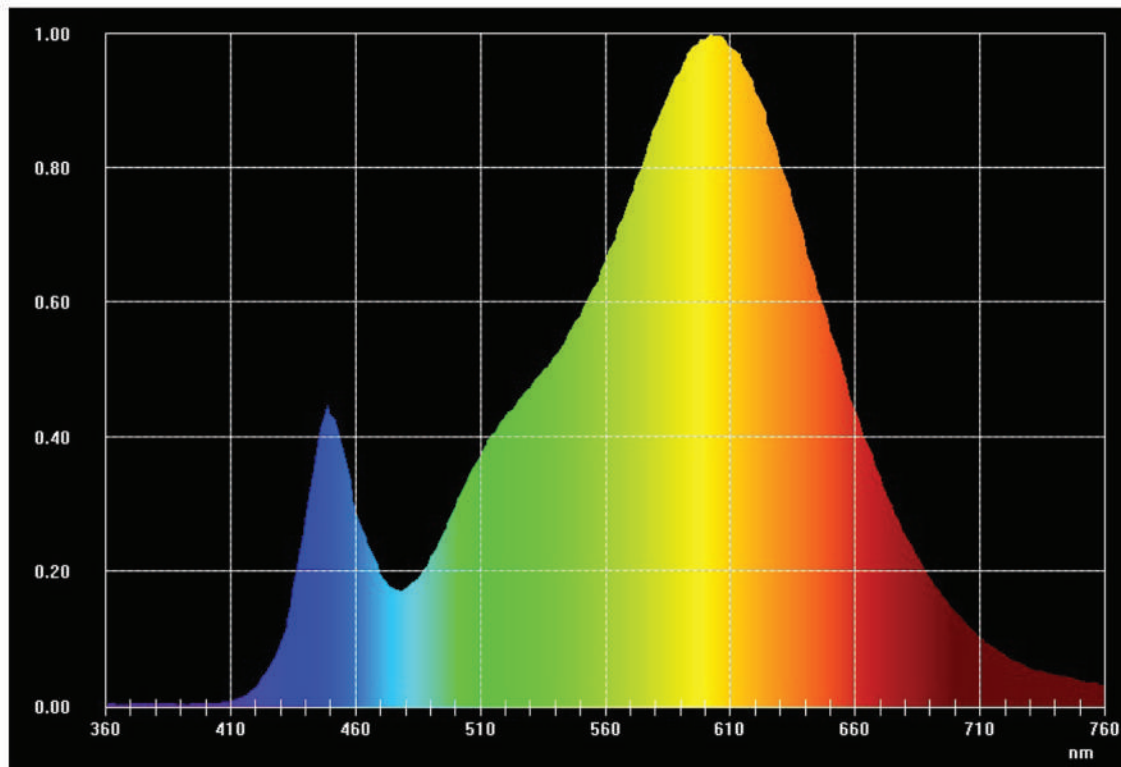

TEST: U:12.00V I: 0.8197A P: 9.800W PF: 1.000 Lamp Flux: 848.47x1lm			
NAME:	CB-WW-12V	TYPE:	Strip
WEIGHT:			0.01kg
DIM.:	1000*8*2 (MM)	SPEC:	9.6W
SERIAL N°:			01
MFR:	Flexfire LEDs, Inc.	SUR.:	1000*8 (MM)
PROJECTION ANGLE:			120

LAMP DATA	
MODEL	SMD 3528 / LED
NOMINAL POWER (W)	9.8
RATED VOLTAGE (V)	12
NOMINAL FLUX (lm)	848.47
LAMPS INSIDE	1
TEST VOLTAGE (V)	12.0

PHOTOMETRIC DATA Eff: 86.58 lm/W			
Imax (cd)	288.8	S/MH (C0/180)	1.29
LOR (%)	100.0	S/MH (C90/270)	1.28
TOTAL FLUX (lm)	848.47	n UP, DN (C0-180)	0.0, 50.3
CIE CLASS	DIRECT	n UP, DN (C180-360)	0.0, 49.7
n up (%)	0.0	CIBSE SHR NOM	1.25
n down (%)	100.0	CIBSE SHR MAX	1.35

### PHOTOMETRIC SPECTRUM

### CONE LUX DIAGRAM

**NOTE:** The curves indicate the illuminated area and the average illumination when the luminaire is at different distances.