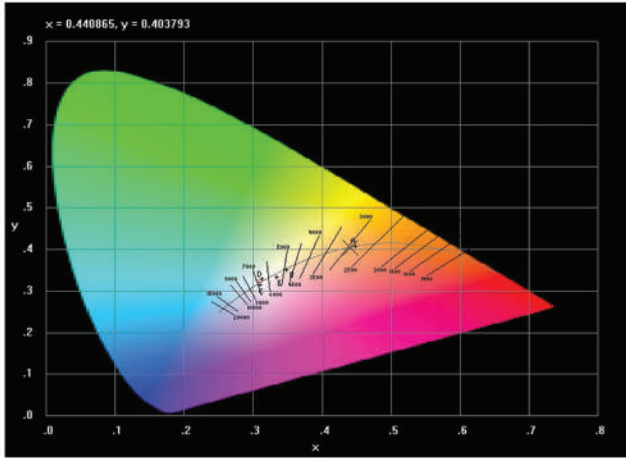

CHROMATICITY DIAGRAM (CIE 31)