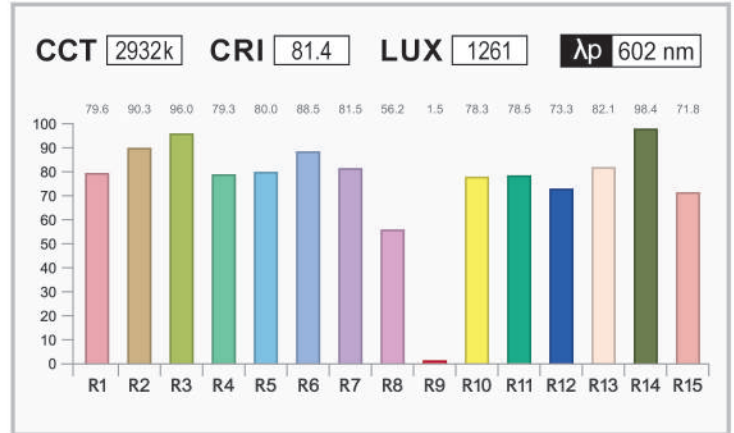

TEST: U:12.00V I: 0.8197A P: 9.800W PF: 1.000 Lamp Flux: 848.47x1lm			
NAME:	CB-WW-12V	TYPE:	Strip
WEIGHT:			0.01kg
DIM.:	1000*8*2 (MM)	SPEC:	9.6W
SERIAL N°:			01
MFR:	Flexfire LEDs, Inc.	SUR.:	1000*8 (MM)
PROJECTION ANGLE:			120

LAMP DATA	
MODEL	SMD 3528 / LED
NOMINAL POWER (W)	9.8
RATED VOLTAGE (V)	12
NOMINAL FLUX (lm)	848.47
LAMPS INSIDE	1
TEST VOLTAGE (V)	12.0

PHOTOMETRIC DATA Eff: 86.58 lm/W			
Imax (cd)	288.8	S/MH (C0/180)	1.29
LOR (%)	100.0	S/MH (C90/270)	1.28
TOTAL FLUX (lm)	848.47	n UP, DN (C0-180)	0.0, 50.3
CIE CLASS	DIRECT	n UP, DN (C180-360)	0.0, 49.7
n up (%)	0.0	CIBSE SHR NOM	1.25
n down (%)	100.0	CIBSE SHR MAX	1.35

### PHOTOMETRIC SPECTRUM

### COLOR RENDERING INDEX (CRI) R-Values