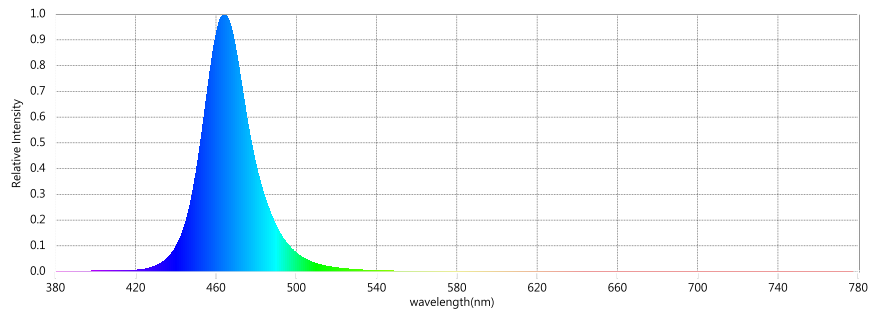

Product information and test conditions

Name	ColorBright™ RGB + Dynamic Tunable White LED Strip Light (Blue)	
Time	2021-03-04 00:17:02(Time-zone GMT+8)	
Manufacturer	Flexfire LEDs, Inc.	
User	FlexfireLEDs (warehouse@flexfireleds.com)	
Temperature(°C)	Humidity(%)	Distance(m)

Parameters	
CIE_x	0.1360
CIE_y	0.0615
CIE_u'	0.1569
CIE_v'	0.1598
CCT	N/A
Duv	N/A
CRI (Ra)(R1~R8)	N/A
CRI (Re) (R1-R15)	N/A
CQS	N/A
TLCI(Qa)	N/A
GAI	N/A
TM-30-18 Rf	N/A
TM-30-18 Rg	N/A
Illuminance	110 lux
PPFD (400-700nm)	6.13 $\mu\text{mol}/\text{m}^2\text{s}$
λ_p	463 nm
λ_D	468 nm
Purity (Pe)	100 %
SP Ratio	15.3
Flicker Percentage	1 %

Spectrum

CRI (Re) (R1-R15)

Ra = N/A Re = N/A

CIE 1931

$x = 0.1360, y = 0.0615$ CCT = N/A

CIE 1976

$x = 0.1569, y = 0.1598$ CCT = N/A

C78.377 - 2017