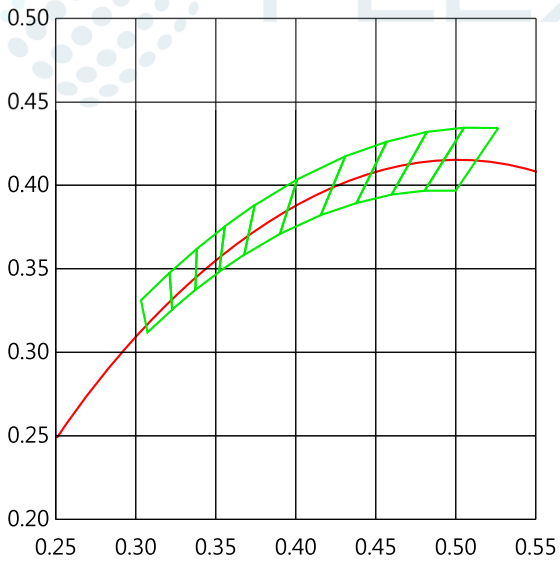

Parameters	
CIE_x	0.1360
CIE_y	0.0615
CIE_u'	0.1569
CIE_v'	0.1598
CCT	N/A
Duv	N/A
CRI (Ra)(R1~R8)	N/A
CRI (Re) (R1-R15)	N/A
CQS	N/A
TLCI(Qa)	N/A
GAI	N/A
TM-30-18 Rf	N/A
TM-30-18 Rg	N/A
Illuminance	110 lux
PPFD (400-700nm)	6.13 $\mu\text{mol}/\text{m}^2\text{s}$
λ_p	463 nm
λ_D	468 nm
Purity (Pe)	100 %
SP Ratio	15.3
Flicker Percentage	1 %

Spectrum

CRI (Re) (R1-R15)

Ra = N/A Re = N/A

CIE 1931

$x = 0.1360, y = 0.0615$ CCT = N/A

CIE 1976

$x = 0.1569, y = 0.1598$ CCT = N/A

C78.377 - 2017