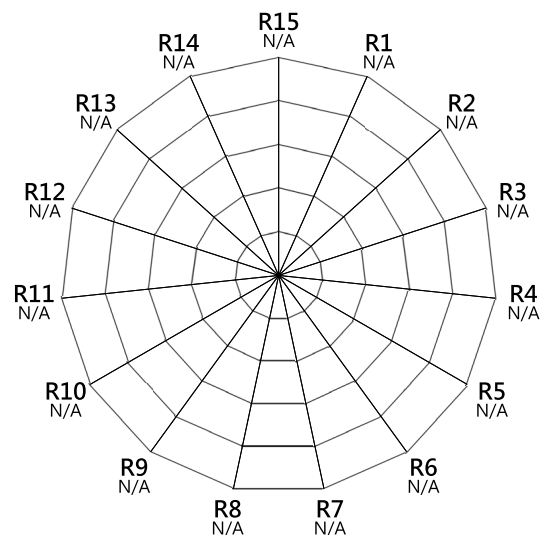

Product information and test conditions

Name	ColorBright™ RGB + Dynamic Tunable White LED Strip Light (Blue)	
Time	2021-03-04 00:17:02(Time-zone GMT+8)	
Manufacturer	Flexfire LEDs, Inc.	
User	FlexfireLEDs (warehouse@flexfireleds.com)	
Temperature(°C)	Humidity(%)	Distance(m)

Parameters	
CIE_x	0.1360
CIE_y	0.0615
CIE_u'	0.1569
CIE_v'	0.1598
CCT	N/A
Duv	N/A
CRI (Ra)(R1~R8)	N/A
CRI (Re) (R1-R15)	N/A
CQS	N/A
TLCI(Qa)	N/A
GAI	N/A
TM-30-18 Rf	N/A
TM-30-18 Rg	N/A
Illuminance	110 lux
PPFD (400-700nm)	6.13 $\mu\text{mol}/\text{m}^2\text{s}$
λ_p	463 nm
λ_D	468 nm
Purity (Pe)	100 %
SP Ratio	15.3
Flicker Percentage	1 %

Spectrum

CRI (Re) (R1-R15)

Ra = N/A Re = N/A

CIE 1931

$x = 0.1360, y = 0.0615$ CCT = N/A

CIE 1976

$x = 0.1569, y = 0.1598$ CCT = N/A

C78.377 - 2017