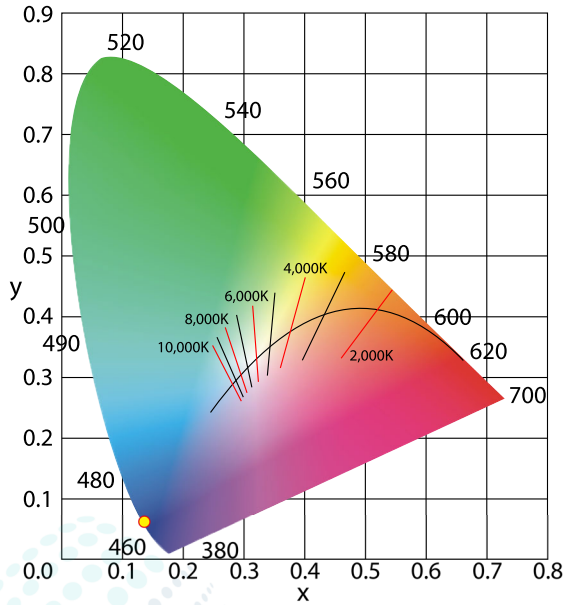

Parameters	
CIE_x	0.1360
CIE_y	0.0615
CIE_u'	0.1569
CIE_v'	0.1598
CCT	N/A
Duv	N/A
CRI (Ra)(R1~R8)	N/A
CRI (Re) (R1-R15)	N/A
CQS	N/A
TLCI(Qa)	N/A
GAI	N/A
TM-30-18 Rf	N/A
TM-30-18 Rg	N/A
Illuminance	110 lux
PPFD (400-700nm)	6.13 $\mu\text{mol}/\text{m}^2\text{s}$
λ_p	463 nm
λ_D	468 nm
Purity (Pe)	100 %
SP Ratio	15.3
Flicker Percentage	1 %

Spectrum

CRI (Re) (R1-R15)

Ra = N/A Re = N/A

CIE 1931

$x = 0.1360, y = 0.0615$ CCT = N/A

CIE 1976

$x = 0.1569, y = 0.1598$ CCT = N/A

C78.377 - 2017