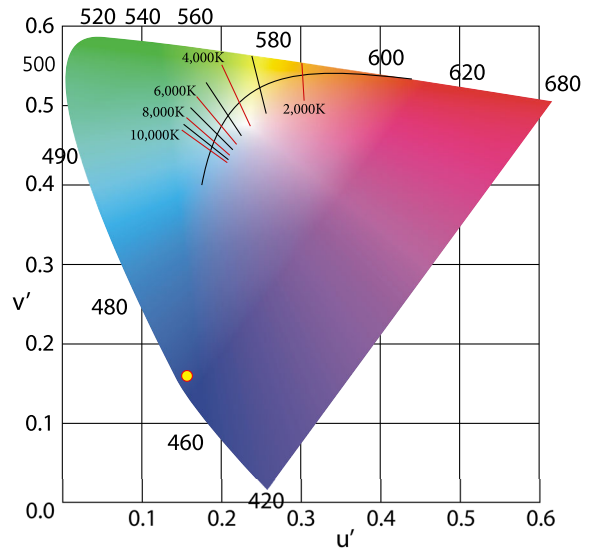

Parameters	
CIE_x	0.1360
CIE_y	0.0615
CIE_u'	0.1569
CIE_v'	0.1598
CCT	N/A
Duv	N/A
CRI (Ra)(R1~R8)	N/A
CRI (Re) (R1-R15)	N/A
CQS	N/A
TLCI(Qa)	N/A
GAI	N/A
TM-30-18 Rf	N/A
TM-30-18 Rg	N/A
Illuminance	110 lux
PPFD (400-700nm)	6.13 $\mu\text{mol}/\text{m}^2\text{s}$
λ_p	463 nm
λ_D	468 nm
Purity (Pe)	100 %
SP Ratio	15.3
Flicker Percentage	1 %

Spectrum

CRI (Re) (R1-R15)

Ra = N/A Re = N/A

CIE 1931

$x = 0.1360, y = 0.0615$ CCT = N/A

CIE 1976

$x = 0.1569, y = 0.1598$ CCT = N/A

C78.377 - 2017