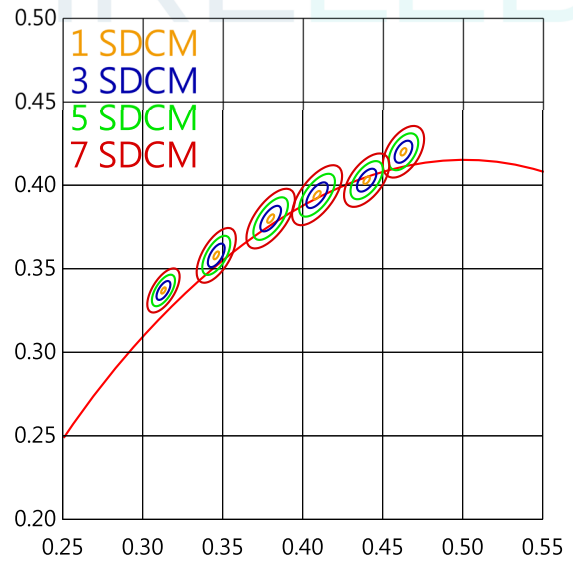

Parameters	
CIE_x	0.1360
CIE_y	0.0615
CIE_u'	0.1569
CIE_v'	0.1598
CCT	N/A
Duv	N/A
CRI (Ra)(R1~R8)	N/A
CRI (Re) (R1-R15)	N/A
CQS	N/A
TLCI(Qa)	N/A
GAI	N/A
TM-30-18 Rf	N/A
TM-30-18 Rg	N/A
Illuminance	110 lux
PPFD (400-700nm)	6.13 $\mu\text{mol}/\text{m}^2\text{s}$
λ_p	463 nm
λ_D	468 nm
Purity (Pe)	100 %
SP Ratio	15.3
Flicker Percentage	1 %

Spectrum

CRI (Re) (R1-R15)

Ra = N/A Re = N/A

CIE 1931

$x = 0.1360, y = 0.0615$ CCT = N/A

CIE 1976

$x = 0.1569, y = 0.1598$ CCT = N/A

C78.377 - 2017

IEC-SDCM

TM-30-18

Rf = N/A Rg = N/A